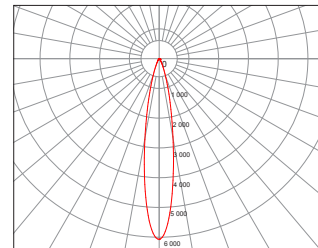

HCL

AGL

OUTDOOR

UPLUX

UL01X SERIES

SPECIFICATIONS :

Lamp type	: 12V Halogen	Metal Halide
Lamp wattage	: 50W/100W	20W MH
Beam angle	: 4°/8°/24°/45°	6°
Control gear	: HF electronic transformer	Electronic ballast