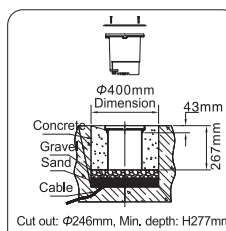

WALL WASH VERSIONS

CODE	D	H
UPLUX [UL017]-70W MH WALL WASH	330	350
UPLUX [UL018]-150W MH WALL WASH	330	350

15° in both directions

UL016-UL018 mounting

UL014-UL015 mounting

UL011-UL013 mounting

Head office

Malaz - Salahidin Road
P.O Box 1246 Riyadh 11431