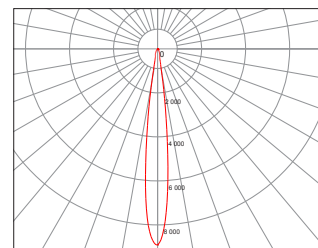

OUTDOOR

UPLUX

UL01X SERIES

SPECIFICATIONS :

Lamp type	: 12V Halogen	Metal Halide
Lamp wattage	: 50W/100W	20W MH
Beam angle	: 4°/8°/24°/45°	6°
Control gear	: HF electronic transformer	Electronic ballast

CODE	D	H
UPLUX [UL011]-50W HAL	220	262
UPLUX [UL012]-100W HAL	220	262
UPLUX [UL013]-20W MH	220	262

SPECIFICATIONS :

Lamp type	: Metal Halide
Lamp wattage	: 35W/70W
Beam angle	: 6°/12°/24°/32°
Control gear	: HPF conventional control gear

CODE	D	H
UPLUX [UL014]-35W MH	260	267
UPLUX [UL015]-70W MH	260	267

SPECIFICATIONS :

Lamp type	: Metal Halide
Lamp wattage	: 150W
Beam angle	: 6°/12°/24°/32°
Control gear	: HPF conventional control gear

CODE	D	H
UPLUX [UL016]-150W MH	330	350

WALL WASH VERSIONS

CODE	D	H
UPLUX [UL017]-70W MH WALL WASH	330	350
UPLUX [UL018]-150W MH WALL WASH	330	350