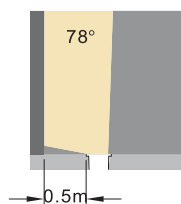

WALL WASH VERSIONS

CODE	D	H
UPLUX [UL017]-70W MH WALL WASH	330	350
UPLUX [UL018]-150W MH WALL WASH	330	350

15° in both directions