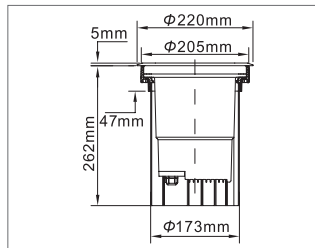

HCL

AGL

OUTDOOR

UPLUX

UL01X SERIES

SPECIFICATIONS :

Lamp type	: 12V Halogen	Metal Halide
Lamp wattage	: 50W/100W	20W MH
Beam angle	: 4°/8°/24°/45°	6°
Control gear	: HF electronic transformer	Electronic ballast