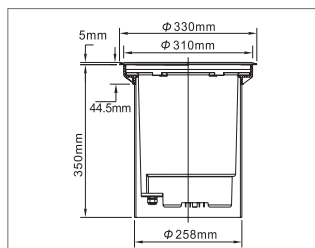

OUTDOOR

UPLUX

UL01X SERIES

SPECIFICATIONS :

Lamp type	: 12V Halogen	Metal Halide
Lamp wattage	: 50W/100W	20W MH
Beam angle	: 4°/8°/24°/45°	6°
Control gear	: HF electronic transformer	Electronic ballast

CODE	D	H
UPLUX [UL011]-50W HAL	220	262
UPLUX [UL012]-100W HAL	220	262
UPLUX [UL013]-20W MH	220	262

SPECIFICATIONS :

Lamp type	: Metal Halide
Lamp wattage	: 35W/70W
Beam angle	: 6°/12°/24°/32°
Control gear	: HPF conventional control gear

CODE	D	H
UPLUX [UL014]-35W MH	260	267
UPLUX [UL015]-70W MH	260	267

SPECIFICATIONS :

Lamp type	: Metal Halide
Lamp wattage	: 150W
Beam angle	: 6°/12°/24°/32°
Control gear	: HPF conventional control gear

CODE	D	H
UPLUX [UL016]-150W MH	330	350

WALL WASH VERSIONS

CODE	D	H
UPLUX [UL017]-70W MH WALL WASH	330	350
UPLUX [UL018]-150W MH WALL WASH	330	350