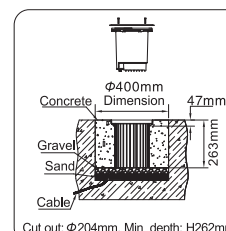

WALL WASH VERSIONS

CODE	D	H
UPLUX [UL017]-70W MH WALL WASH	330	350
UPLUX [UL018]-150W MH WALL WASH	330	350

15° in both directions

UL016-UL018 mounting

UL014-UL015 mounting

UL011-UL013 mounting

Head office

Malaz - Salahidin Road
P.O Box 1246 Riyadh 11431