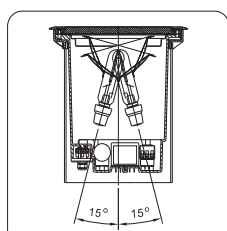

WALL WASH VERSIONS

CODE	D	H
UPLUX [UL017]-70W MH WALL WASH	330	350
UPLUX [UL018]-150W MH WALL WASH	330	350

15° in both directions

UL016-UL018 mounting

UL014-UL015 mounting

UL011-UL013 mounting

Head office

Malaz - Salahidin Road
P.O Box 1246 Riyadh 11431