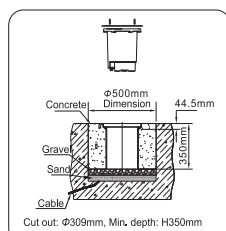

WALL WASH VERSIONS

CODE	D	H
UPLUX [UL017]-70W MH WALL WASH	330	350
UPLUX [UL018]-150W MH WALL WASH	330	350

15° in both directions

UL016-UL018 mounting

UL014-UL015 mounting

UL011-UL013 mounting

Head office

Malaz - Salahidin Road
P.O Box 1246 Riyadh 11431