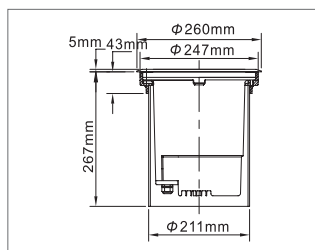

CODE	D	H
UPLUX [UL014]-35W MH	260	267
UPLUX [UL015]-70W MH	260	267

SPECIFICATIONS :

Lamp type	: Metal Halide
Lamp wattage	: 150W
Beam angle	: 6°/12°/24°/32°
Control gear	: HPF conventional control gear