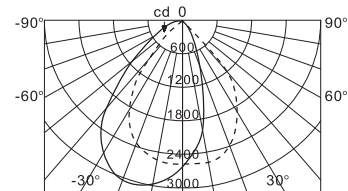

WALL WASH VERSIONS

CODE	D	H
UPLUX [UL017]-70W MH WALL WASH	330	350
UPLUX [UL018]-150W MH WALL WASH	330	350

15° in both directions