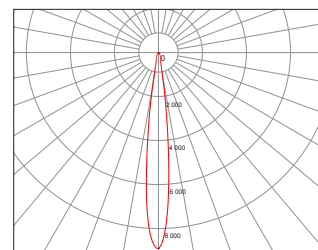

CODE	D	H
UPLUX [UL014]-35W MH	260	267
UPLUX [UL015]-70W MH	260	267

SPECIFICATIONS :

Lamp type	: Metal Halide
Lamp wattage	: 150W
Beam angle	: 6°/12°/24°/32°
Control gear	: HPF conventional control gear