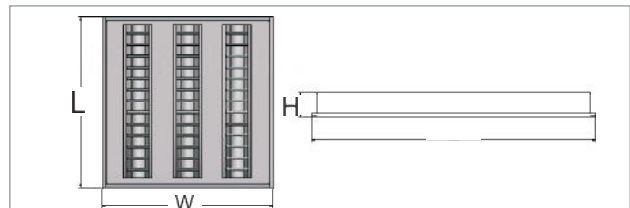

المواصفات:

الخيارات المتاحة:

OPTIONS :

- 1- Dimmable (1 - 10V) or DALI LED Drivers .
- 2- Emergency Backup Kit up to 3 Hours .

محول تشغيل قابل للتحكم بمستوى الإضاءة وحدة طوارئ حتى 3 ساعات.