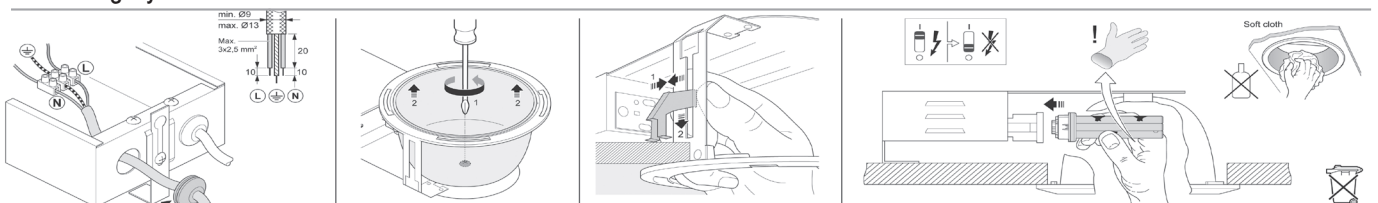

OPTIONS:

- Lamp holders [E27]
- Gear [DIM] [DALI]
- Emergency Kit [EM1.5] [EM3]
- Reflector [ASSY]
- Trim Color [WH] [GR] [AU]

Ordering Example

Mounting System

Head office

Malaz - Salahidin Road
P.O Box 1246 Riyadh 11431