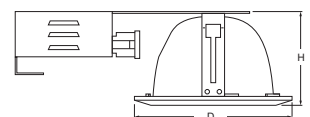

DOWNLIGHTS

DOLUX 8"ROUND IP 54
WITH GLASS

SPECIFICATIONS :

Mounting	: Ceiling recessed
Lamp type	: CFL
Lamp holder	: G24q
Control gear type	: Electronic
Voltage Rating/ Freq.	: 220-240V / 50-60 Hz
Power factor	: >0.95
Degree of protection	: IP 54
Internal Wiring	: 0.5 mm sq. solid copper wire PVC 105 deg C
Cable entry	: 16mm dia. hole at end of gear box
Cable connection	: Terminal block, 3-pole, screw type with grounding2
Conformity	: IEC 60598 / SASO 1318
Light controller	: CA/CA-B-CTG / CA/CA-B-FG

DESCRIPTIONS : DOLUX 8" Round is a recessed luminaire of 0.6 mm steel housing finished with 3-stages pretreatment electrostatic powder coating. The trim is made of die casted aluminum. The aluminum optic is used with purity higher than 99% and reflectance higher than 80%. High ingress protection degree (IP54) is available for dusty/wet areas. Energy efficiency is obtained using an electronic ballast with PF higher than 0.95.

APPLICATIONS : Hospitals, laboratories and industrial applications.

CODE	D	H	CODE	D	H
DLR [8"]-CFL-1/2X13WE-CA-CTG [WH] [IP54]	244	131	DLR [8"]-CFL-1/2X18WE-CA-CTG [WH] [IP54]	244	131
DLR [8"]-CFL-1/2X13WE-CA-B-CTG [WH] [IP54]	244	131	DLR [8"]-CFL-1/2X18WE-CA-B-CTG [WH] [IP54]	244	131
DLR [8"]-CFL-1/2X13WE-CA-FG [WH] [IP54]	244	131	DLR [8"]-CFL-1/2X18WE-CA-FG [WH] [IP54]	244	131
DLR [8"]-CFL-1/2X13WE-CA-B-FG [WH] [IP54]	244	131	DLR [8"]-CFL-1/2X18WE-CA-B-FG [WH] [IP54]	244	131

OPTIONS:

- Lamp holders [E27]
- Gear [DIM] [DALI]
- Emergency Kit [EM1.5] [EM3]
- Reflector [ASSY]
- Trim Color [WH] [GR] [AU]

Ordering Example

Mounting System