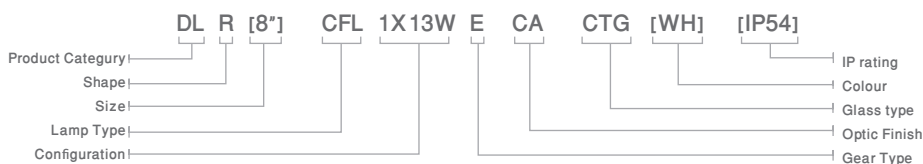

Ordering Example