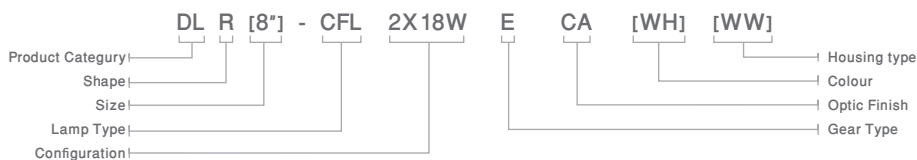

Ordering Example