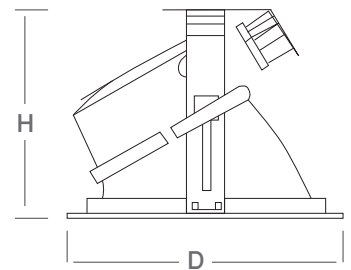

Ordering Example