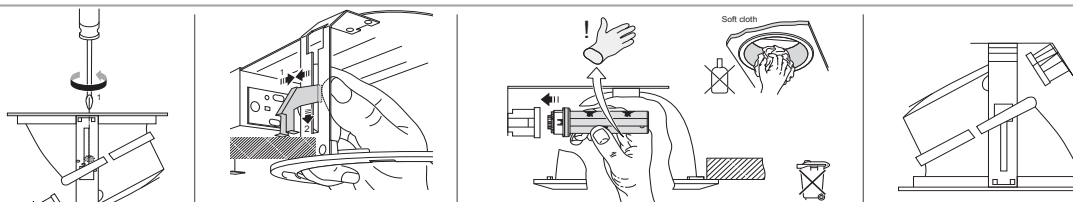

Mounting System