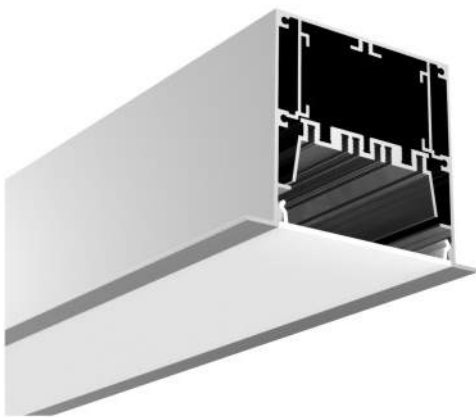

**PROLINE  
RD 95 LED**

### DESCRIPTIONS

The PROLINE Rd95 is the new slim Recessed LED lighting system that provides an ultra narrow luminaire which can be configured in a multitude and different ways by all concepts. Its clever yet simple design enables the lighting designer to create unique lighting solution without compromising on lighting performance. This family can be installed individually or as a continuous line.