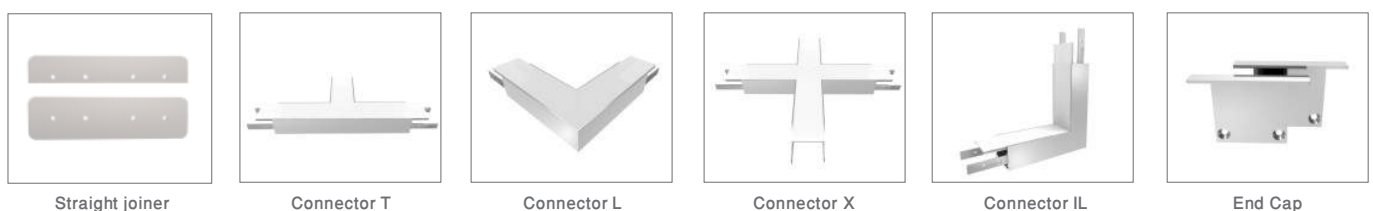

ACCESSORIES