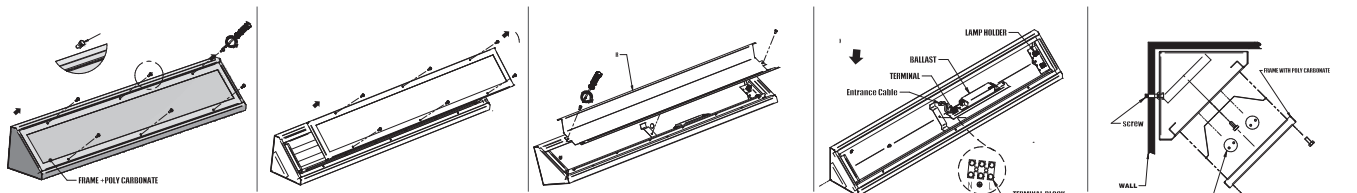

Mounting System