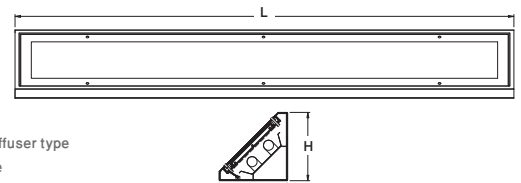

Ordering Example