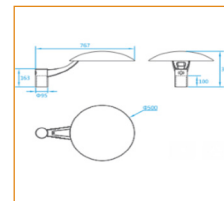

OPTIONS :

- 1- Dimmable (1 - 10V) or DALI LED Drivers .
- 2- Ingress Protection Rating up to IP66 .