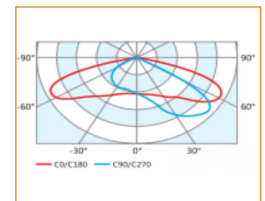

OPTIONS :

- 1- Dimmable (1 - 10V) or DALI LED Drivers .
- 2- Ingress Protection Rating up to IP66 .