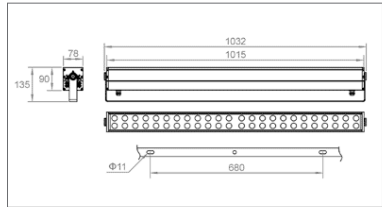

LED WALL WASHER

CODE	Wattage	Lumin	IP Rate	LED Qty	Color	L	H
NWW043-60W/S	60W	6480LM	IP 66	36 pcs	Single	1030	135
NWW043-60W/RGB	60W		IP 66	36 pcs	RGB	1030	135