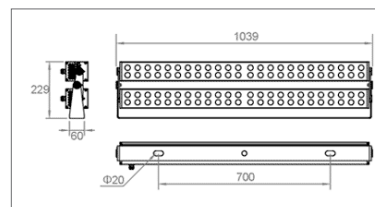

CODE	Wattage	Lumin	IP Rate	LED Qty	Color	L	H
NWW041-160W/S	160W	17280LM	IP 66	2x48 pcs	Single	1039	229
NWW041-160W/RGB	160W		IP 66	2x48 pcs	RGB	1039	229

CODE	Wattage	Lumin	IP Rate	LED Qty	Color	L	H
NWW042-80 W/S	80W	8640LM	IP 66	48 pcs	Single	1030	135
NWW042-80W/RGB	80W		IP 66	48 pcs	RGB	1030	135