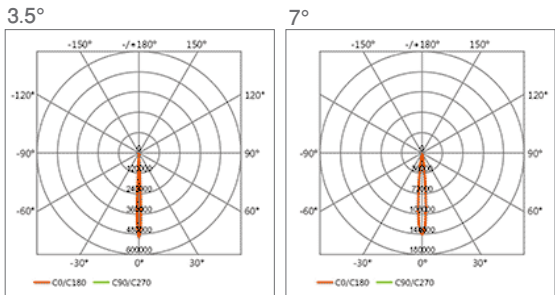

OPTIONS :

DMX512 controller, DMX signal amplifier and other accessories