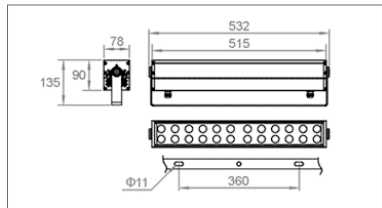

CODE	Wattage	Lumin	IP Rate	LED Qty	Color	L	H
NWW045-30W/S/RGB	30W	3240LM	IP 66	18 pcs	Single	530	135
NWW045-30W/S/RGB	30W		IP 66	18 pcs	RGB	530	135

OPTIONS :

DMX512 controller, DMX signal amplifier and other accessories