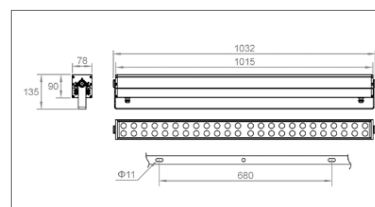

CODE	Wattage	Lumin	IP Rate	LED Qty	Color	L	H
NWW041-160W/S	160W	17280LM	IP 66	2x48 pcs	Single	1039	229
NWW041-160W/RGB	160W		IP 66	2x48 pcs	RGB	1039	229

CODE	Wattage	Lumin	IP Rate	LED Qty	Color	L	H
NWW042-80 W/S	80W	8640LM	IP 66	48 pcs	Single	1030	135
NWW042-80W/RGB	80W		IP 66	48 pcs	RGB	1030	135