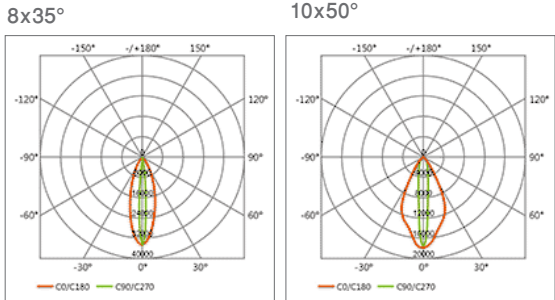

LED WALL WASHER

CODE	Wattage	Lumin	IP Rate	LED Qty	Color	L	H
NWW043-60W/S	60W	6480LM	IP 66	36 pcs	Single	1030	135
NWW043-60W/RGB	60W		IP 66	36 pcs	RGB	1030	135

CODE	Wattage	Lumin	IP Rate	LED Qty	Color	L	H
NWW044-40W/S	40W	4320LM	IP 66	24 pcs	Single	530	135
NWW044-40W/RGB	40W		IP 66	24 pcs	RGB	530	135

CODE	Wattage	Lumin	IP Rate	LED Qty	Color	L	H
NWW045-30W/S/RGB	30W	3240LM	IP 66	18 pcs	Single	530	135
NWW045-30W/S/RGB	30W		IP 66	18 pcs	RGB	530	135

OPTIONS :

DMX512 controller, DMX signal amplifier and other accessories