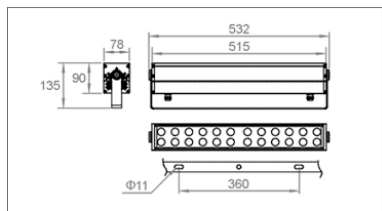

CODE	Wattage	Lumin	IP Rate	LED Qty	Color	L	H
NWW044-40W/S	40W	4320LM	IP 66	24 pcs	Single	530	135
NWW044-40W/RGB	40W		IP 66	24 pcs	RGB	530	135