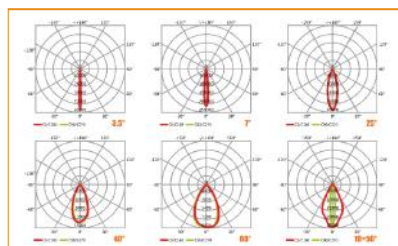

مواصفات عامة

مواصفات عامة	GENERAL SPECIFICATIONS
الجسم : أومنيوم مسبوك عالي الجودة	Housing : High quality die-cast aluminium
نوع شريحة الليد: شريحة ليد عالية الجودة	LED module type : High Quality SMD LED chips
الجهد المقنن : (240-220) فولت	Voltage rating : (220-240)Vac
التردد المقنن : (60-50) هرتز	Frequency rating : (50-60)Hz
نوع وحدة التحكم : وحدة تحكم ليد متكاملة عالية الجودة وعالية التردد	Control gear type : High quality high frequency integrated LED driver
معامل القدرة : أكبر من 0,90	Power factor : > 0.95
درجة الحماية: IP66	Degree of protection : IP66
درجة الصدم: IK08	Impact Rating : IK08
ناشر الإضاءة : زجاج حراري شفاف	Light controller : Clear tempered glass
درجة حرارة اللون القياسية : (أزرق و أخضر و أحمر) . 3000/4000/5000/7000 كلفن للون الأحادي	Standard color temp. : (RGB) & 3000K/4000K/5000K For Single Color
درجة حرارة التشغيل : -20 : 50 درجة مئوية	Operating temperature : -25 : 50°C
العمر الافتراضي المقنن : 50,000 ساعة في درجة حرارة 20 درجة مئوية	Rated lifetime : 50,000 Hrs (L70 @ 25°C)

الوصف:

إن NPP-01X IP66 يمكن وصفه كالتالي:
الجسم مصنع من الألمنيوم المسبوك مع مبدد حراري من الألمنيوم النقي مما يقلل من حجم الجسم ويزيد من الطاقة القصوى حتى 40 وات . الجسم مصمم بسطح أملس و مبدد حراري مع تصميم حماية ضد الغبار . مما يعطي مظهرًا مناسبًا. يتوفر توزيع ضوئي ضيق بزوايا ضوء 3.5 درجة مع أقصى مدى يصل حتى 80 مترًا مع إنارة مركزية بشدة 40 لكس. يتوفر جهد إدخال واسع المدى بقدرة عالية للحماية من الصواعق مع قدرة ممتازة على التكيف مع نظام الطاقة.

DESCRIPTIONS :

NPP-01X IP66 Can be described as following :