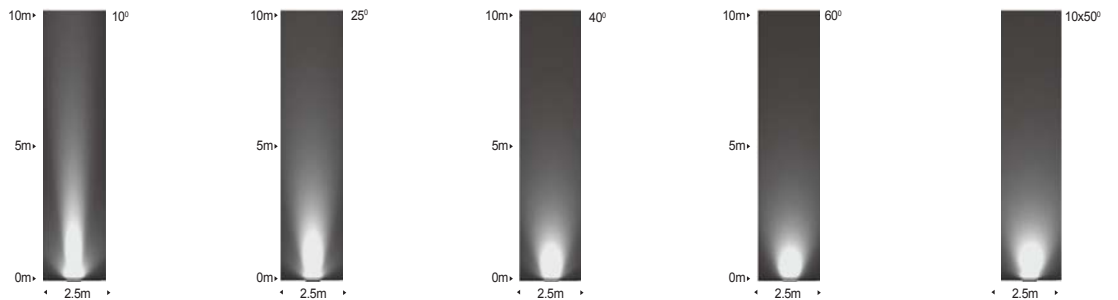

Rectangle glass (Optional)

Adjustable Angle design

Integral waterproof

AVAILABLE BEAM ANGLES

Distance between lamp and wall is 0.1m

OPTIONS :

DMX512 controller, DMX signal amplifier and other accessories

Head office