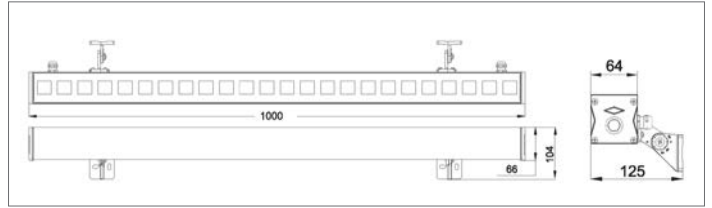

LED WALL WASHER

CODE	Wattage	Lumen	IP Rate	LED Qty	Color	L	H
NWW023-20W/S	20W	2160LM	IP 66	12 pcs	Single	1000	64
NWW023-20W/RGB	20W		IP 66	12 pcs	RGB	1000	64

CODE	Wattage	Lumen	IP Rate	LED Qty	Color	L	H
NWW024-10W/S	10W	1080LM	IP 66	9 pcs	Single	500	64
NWW024-15W/S	15W	1620LM	IP 66	9 pcs	Single	500	64
NWW024-15W/RGB	15W		IP 66	9 pcs	RGB	500	64