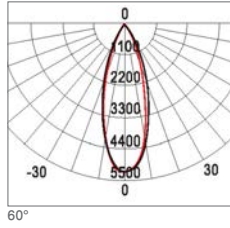

LED WALL WASHER

CODE	Wattage	Lumen	IP Rate	LED Qty	Color	L	H
NWW023-20W/S	20W	2160LM	IP 66	12 pcs	Single	1000	64
NWW023-20W/RGB	20W		IP 66	12 pcs	RGB	1000	64

CODE	Wattage	Lumen	IP Rate	LED Qty	Color	L	H
NWW024-10W/S	10W	1080LM	IP 66	9 pcs	Single	500	64
NWW024-15W/S	15W	1620LM	IP 66	9 pcs	Single	500	64
NWW024-15W/RGB	15W		IP 66	9 pcs	RGB	500	64