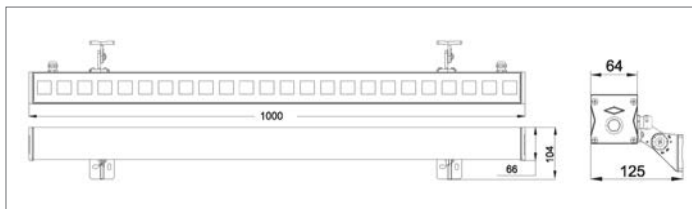

CODE	Wattage	Lumen	IP Rate	LED Qty	Color	L	H
NWW022-30W/S	30W	3240LM	IP 66	18 pcs	Single	1000	64
NWW022-30W/RGB	30W		IP 66	18 pcs	RGB	1000	64