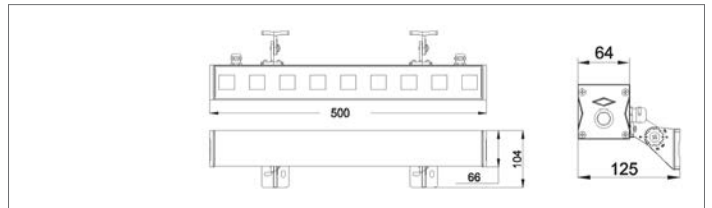

Rectangle glass (Optional)

Adjustable Angle design

Integral waterproof

AVAILABLE BEAM ANGLES

Distance between lamp and wall is 0.1m

OPTIONS :

DMX512 controller, DMX signal amplifier and other accessories

Head office