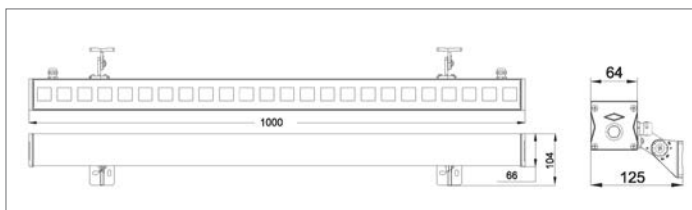

SPECIFICATIONS

Housing	High quality die-cast aluminum
LED module type	OSRAM
Voltage rating/ freq.	220-240V / 50-60 Hz
Color	Single / RGB
Driver	Integrated High quality high frequency integrated LED driver
Beam Angle	10°/ 25°/ 40°/60°/10x50°
Operating Temp.	-10°C - 50°C
Degree of protection	IP 66 / IK 08
Light controller	Tempered protection glass
Rated lifetime	50,000hrs

CODE	Wattage	Lumen	IP Rate	LED Qty	Color	L	H
NWW021-40W/S	40W	4320LM	IP 66	24 pcs	Single	1000	64
NWW021-40W/RGB	40W		IP 66	24 pcs	RGB	1000	64