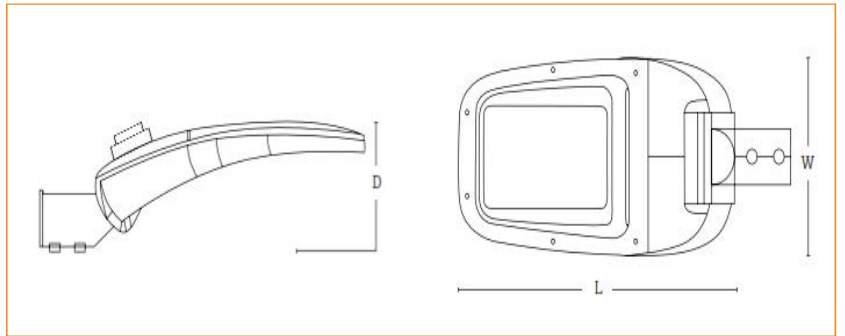

Model	Weight	Wattage	Light Source	Light Output	Driver Type	L	W	H
NEXO MINI	6.00 Kg	30W - 70W	SMD3030/SMD5050	3,900 lm - 9,100 lm	Constant Current LED	617 mm	260 mm	186 mm
NEXO MIDI	8.00 Kg	80W - 160W	SMD3030/SMD5050	10,400 lm - 20,800 lm	Constant Current LED	677 mm	304 mm	186 mm
NEXO GRANDE	14.00 Kg	180W - 350W	SMD3030/SMD5050	23,400 lm - 45,500 lm	Constant Current LED	920 mm	400 mm	210 mm