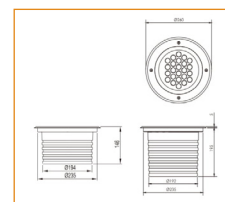

OPTIONS :

- 1- Dimmable (1 - 10V) or DALI LED Drivers .
- 2- DMX512 controller, DMX signal amplifier .