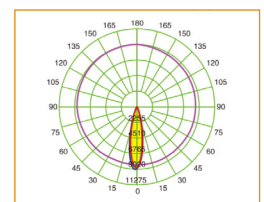

OPTIONS :

- 1- Dimmable (1 - 10V) or DALI LED Drivers .
- 2- DMX512 controller, DMX signal amplifier .