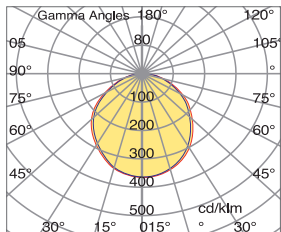

APPLICATIONS

Offices, meeting rooms, conference halls other similar applications

PHOTOMETRIC DATA

DIMENSIONS

SPECIFICATIONS

Mounting	Ceiling recessed
Lamp type	LED SMD Chips
Voltage rating/ freq.	220-240V / 50-60 Hz
Driver	Integrated Constant Current LED driver
Power factor	>0.95
Degree of protection	IP 40
Light controller	Opal PMMA diffuser
Standard color temp.	3000K/4000K/6500K
Operating temperature	-10 : 40°C
Rated lifetime (L70)	50,000 Hrs (@25°C)
Housing	Extruded aluminum with die cast aluminum end caps