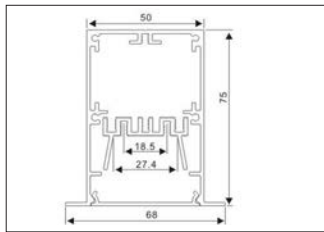

APPLICATIONS

Offices, meeting rooms, conference halls other similar applications

PHOTOMETRIC DATA

DIMENSIONS

SPECIFICATIONS

Mounting	Ceiling recessed
Lamp type	LED SMD Chips
Voltage rating/ freq.	220-240V / 50-60 Hz
Driver	Integrated Constant Current LED driver
Power factor	>0.95
Degree of protection	IP 40
Light controller	Opal PMMA diffuser
Standard color temp.	3000K/4000K/6500K
Operating temperature	-10 : 40°C
Rated lifetime (L70)	50,000 Hrs (@25°C)
Housing	Extruded aluminum with die cast aluminum end caps