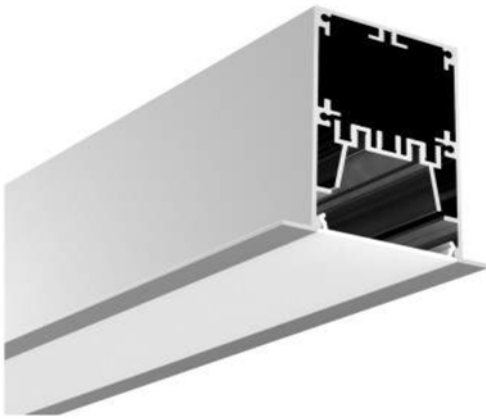

**PROLINE
RD 68 LED**

LED INDOOR

DESCRIPTIONS

The PROLINE Rd68 is the new slim Recessed LED lighting system that provides an ultra narrow luminaire which can be configured in a multitude and different ways by all concepts. Its clever yet simple design enables the lighting designer to create unique lighting solution without compromising on lighting performance. This family can be installed individually or as a continuous line.

APPLICATIONS

Offices, meeting rooms, conference halls other similar applications

PHOTOMETRIC DATA

DIMENSIONS

SPECIFICATIONS

Mounting	Ceiling recessed
Lamp type	LED SMD Chips
Voltage rating/ freq.	220-240V / 50-60 Hz
Driver	Integrated Constant Current LED driver
Power factor	>0.95
Degree of protection	IP 40
Light controller	Opal PMMA diffuser
Standard color temp.	3000K/4000K/6500K
Operating temperature	-10 : 40°C
Rated lifetime (L70)	50,000 Hrs (@25°C)
Housing	Extruded aluminum with die cast aluminum end caps