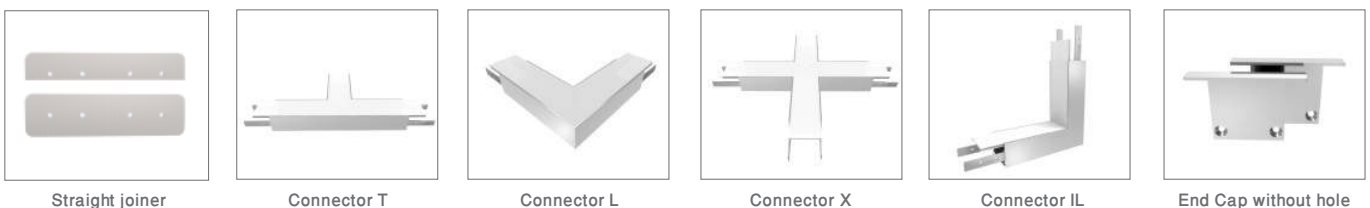

ACCESSORIES