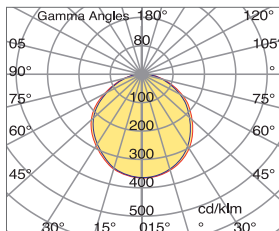

APPLICATIONS

Offices, meeting rooms, conference halls other similar applications

PHOTOMETRIC DATA

DIMENSIONS

SPECIFICATIONS

Mounting	Ceiling Surface /Pendant
Lamp type	LED SMD chips
Voltage rating/ freq.	220-240V / 50-60 Hz
Driver	Integrated Constant Current LED driver
Power factor	>0.95
Degree of protection	IP 40
Light controller	Opal PMMA diffuser
Standard color temp.	3000K/4000K/6500K
Operating temperature	-10 : 40°C
Rated lifetime (L70)	50,000 Hrs (@25C°)
Housing	Extruded aluminum with die cast aluminum end caps