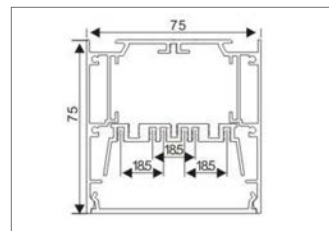

APPLICATIONS

Offices, meeting rooms, conference halls other similar applications

PHOTOMETRIC DATA

DIMENSIONS

SPECIFICATIONS

Mounting	Ceiling Surface /Pendant
Lamp type	LED SMD chips
Voltage rating/ freq.	220-240V / 50-60 Hz
Driver	Integrated Constant Current LED driver
Power factor	>0.95
Degree of protection	IP 40
Light controller	Opal PMMA diffuser
Standard color temp.	3000K/4000K/6500K
Operating temperature	-10 : 40°C
Rated lifetime (L70)	50,000 Hrs (@25C°)
Housing	Extruded aluminum with die cast aluminum end caps