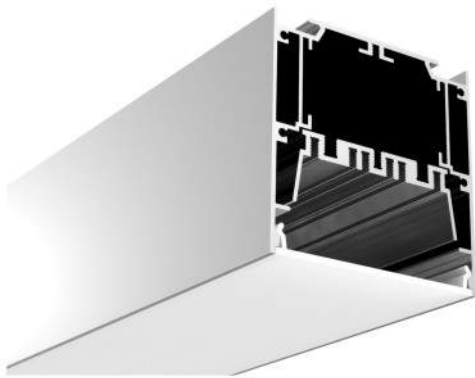

**PROLINE
CD 75 LED**

LED INDOOR

DESCRIPTIONS

The PROLINE Cd 75 is the new slim Surface /Pendant LED lighting system that provides an ultra narrow luminaire which can be configured in a multitude and different ways by all concepts. Its clever yet simple design enables the lighting designer to create unique lighting solution without compromising on lighting performance. This family can be installed individually or as a continuous line.

APPLICATIONS

Offices, meeting rooms, conference halls other similar applications

PHOTOMETRIC DATA

DIMENSIONS

SPECIFICATIONS

Mounting	Ceiling Surface /Pendant
Lamp type	LED SMD chips
Voltage rating/ freq.	220-240V / 50-60 Hz
Driver	Integrated Constant Current LED driver
Power factor	>0.95
Degree of protection	IP 40
Light controller	Opal PMMA diffuser
Standard color temp.	3000K/4000K/6500K
Operating temperature	-10 : 40°C
Rated lifetime (L70)	50,000 Hrs (@25C°)
Housing	Extruded aluminum with die cast aluminum end caps