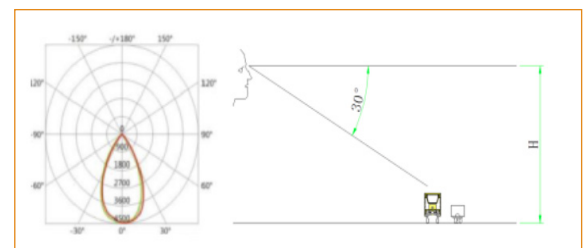

LED WALL WASHER

LED WALL WASHER

SPECIFICATIONS

Lamp Model: CREE/OSRAM/LUMILEDS

Watts : 1-3W

Color Temperture :3000K/2700K

Number of light sources : 1

Light Efficiency: 80 lm/w

Beam angle : 10°/25°/10°/60°/8°/12°/30°

Body Material / Color : aluminium alloy

Lamp-Chimney Materia / Colo : armoured glass

Degree of Protection:IP67 waterproof

Input Watts: 24w

Light Output Ratio(LOR) : 80%

Input Voltage : DC24V

Gear : 2pins male/female connector

Cut-out : size as right side

Wiring : bottom wires

Control & Others : ON/OFF