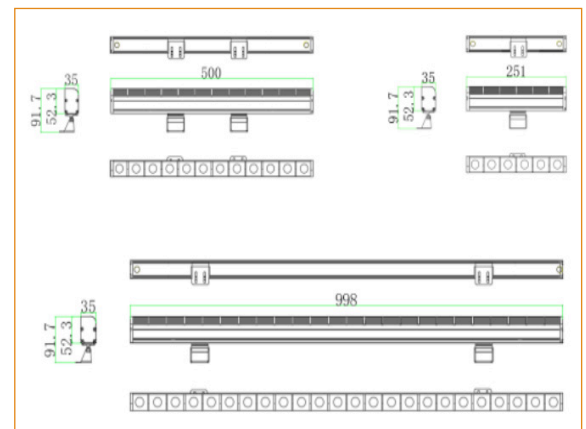

LED WALL WASHER

LED WALL WASHER

SPECIFICATIONS

Lamp Model: CREE/OSRAM/LUMILEDS

Watts : 1-3W

Color Temperture :3000K/2700K

Number of light sources : 1

Light Efficiency: 80 lm/w

Beam angle : 10°/25°/10°/60°/8°/12°/30°

Body Material / Color : aluminium alloy

Lamp-Chimney Materia / Colo : armoured glass

Degree of Protection:IP67 waterproof

Input Watts: 24w

Light Output Ratio(LOR) : 80%

Input Voltage : DC24V

Gear : 2pins male/female connector

Cut-out : size as right side

Wiring : bottom wires

Control & Others : ON/OFF