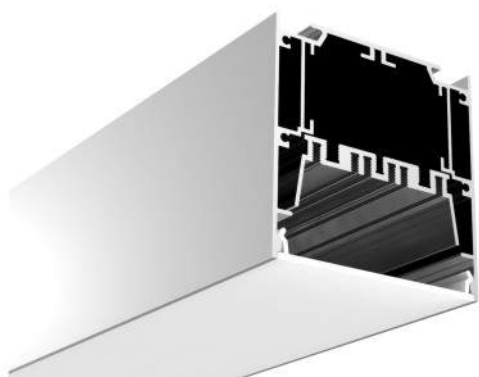

**PROLINE
CD 90 LED**

LED INDOOR

DESCRIPTIONS

The PROLINE Cd 90 is the new slim Surface /Pendant LED lighting system that provides an ultra narrow luminaire which can be configured in a multitude and different ways by all concepts. Its clever yet simple design enables the lighting designer to create unique lighting solution without compromising on lighting performance. This family can be installed individually or as a continuous line.

APPLICATIONS

Offices, meeting rooms, conference halls other similar applications

PHOTOMETRIC DATA

DIMENSIONS

SPECIFICATIONS

Mounting	Ceiling Surface /Pendant
Lamp type	LED SMD chips
Voltage rating/ freq.	220-240V / 50-60 Hz
Driver	Integrated Constant Current LED driver
Power factor	>0.95
Degree of protection	IP 40
Light controller	Opal PMMA diffuser
Standard color temp.	3000K/4000K/6500K
Operating temperature	-10 : 40°C
Rated lifetime (L70)	50,000 Hrs (@25C°)
Housing	Extruded aluminum with die cast aluminum end caps