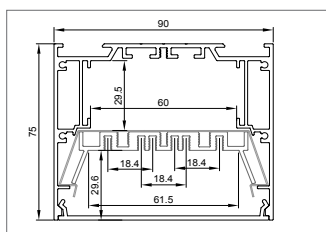

APPLICATIONS

Offices, meeting rooms, conference halls other similar applications

PHOTOMETRIC DATA

DIMENSIONS

SPECIFICATIONS

Mounting	Ceiling Surface /Pendant
Lamp type	LED SMD chips
Voltage rating/ freq.	220-240V / 50-60 Hz
Driver	Integrated Constant Current LED driver
Power factor	>0.95
Degree of protection	IP 40
Light controller	Opal PMMA diffuser
Standard color temp.	3000K/4000K/6500K
Operating temperature	-10 : 40°C
Rated lifetime (L70)	50,000 Hrs (@25C°)
Housing	Extruded aluminum with die cast aluminum end caps