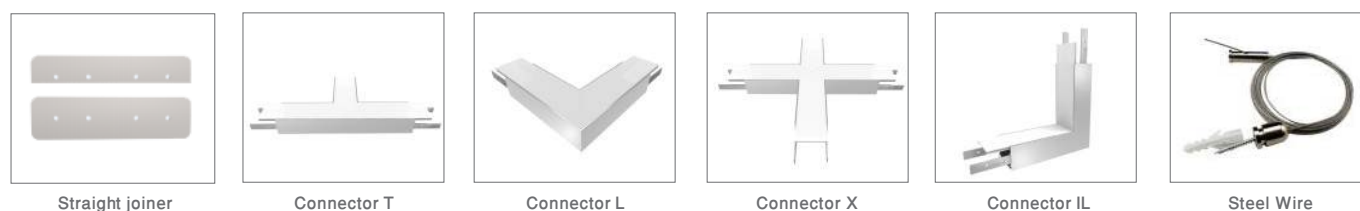

ACCESSORIES