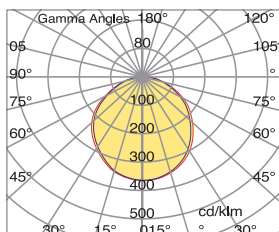

APPLICATIONS

Offices, meeting rooms, conference halls other similar applications

PHOTOMETRIC DATA

DIMENSIONS

SPECIFICATIONS

Mounting	Ceiling Surface /Pendant
Lamp type	LED SMD chips
Voltage rating/ freq.	220-240V / 50-60 Hz
Driver	Integrated Constant Current LED driver
Power factor	>0.95
Degree of protection	IP 40
Light controller	Opal PMMA diffuser
Standard color temp.	3000K/4000K/6500K
Operating temperature	-10 : 40°C
Rated lifetime (L70)	50,000 Hrs (@25C°)
Housing	Extruded aluminum with die cast aluminum end caps