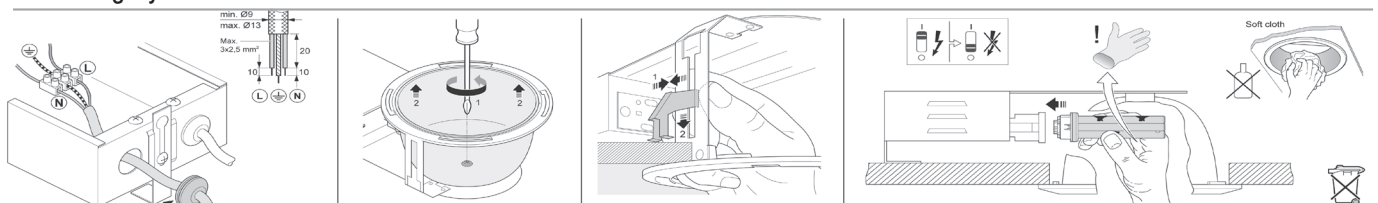

Mounting System