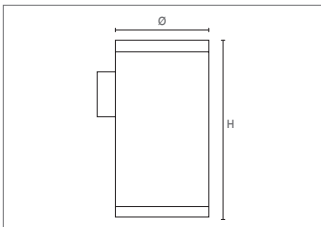

APPLICATIONS

Entrance, gates and other similar applications

DIMENSIONS

SPECIFICATIONS

Housing	Die-casting aluminum
LED module type	COB LED chips
Voltage rating/ freq.	220-240V / 50-60 Hz
Driver	Integral non-dimming driver
Beam Angle	15° & 24°
Degree of protection	IP 65
Housing color options	White, black and graphite
Light controller	Clear tempered glass
Standard color temp.	3000K/6000K
Rated lifetime (L70)	50,000 Hrs /70

CODE	Wattage	Lumin	IP Rate	Color Temp.	Beam Angle	Ø	H
WDL01-1x7 W/DOWN	7W	600LM/630LM	IP65	3000K/6000K	15°/24°	90	160
WDL01-1x15 W/DOWN	15W	1270LM/1350LM	IP65	3000K/6000K	15°/24°	140	290
WDL01-1x20 W/DOWN	20W	1700LM/1800LM	IP65	3000K/6000K	15°/24°	180	300