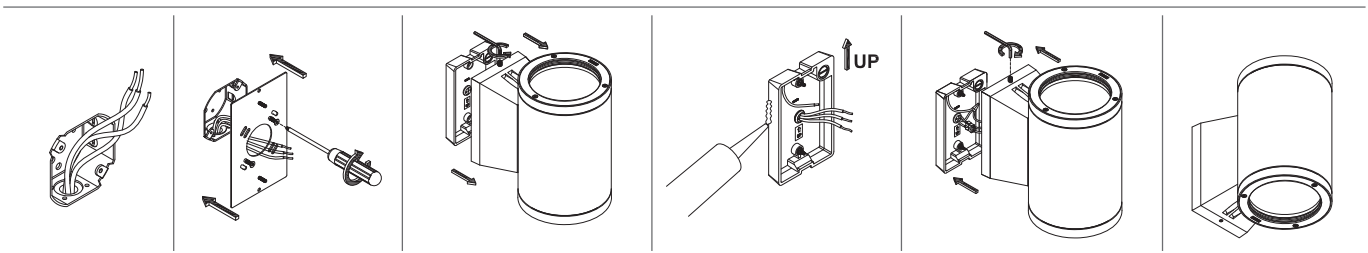

MOUNTING SYSTEM