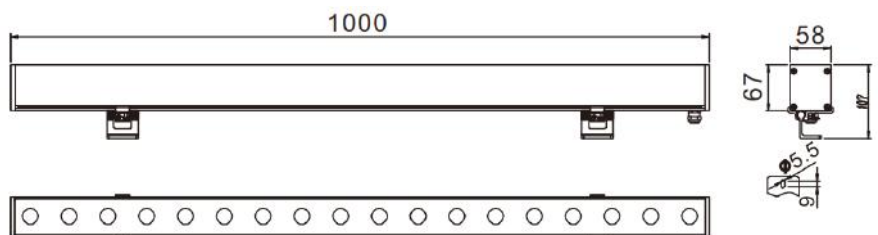

CODE	Wattage	Lumin	IP Rate	LED Qty	Color	L	H
NWW052-27W/S	27W	2430LM	IP 66	24 pcs	Single/RGB	1000	67