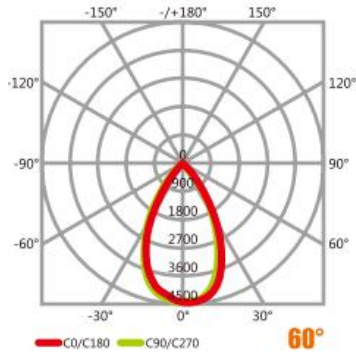

CODE	Wattage	Lumin	IP Rate	LED Qty	Color	L	H
NWW055-10W/S	10W	900LM	IP 66	9 pcs	Single/RGB	500	67