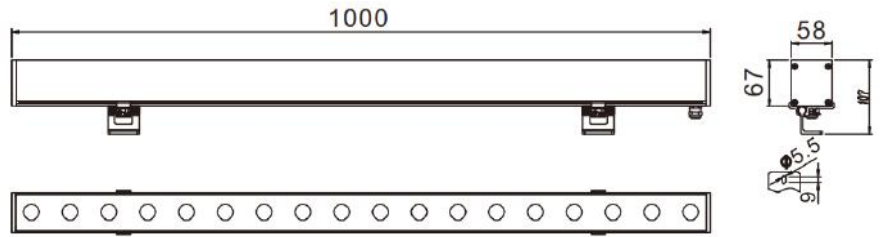

LED WALL WASHER

CODE	Wattage	Lumin	IP Rate	LED Qty	Color	L	H
NWW053-20W/S	20W	1800LM	IP 66	18 pcs	Single/RGB	1000	67