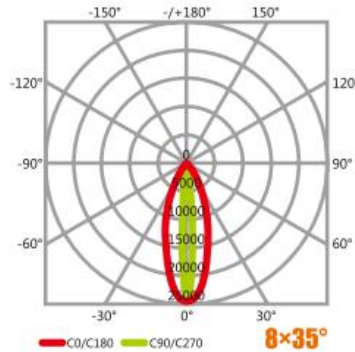

CODE	Wattage	Lumin	IP Rate	LED Qty	Color	L	H
NWW055-10W/S	10W	900LM	IP 66	9 pcs	Single/RGB	500	67