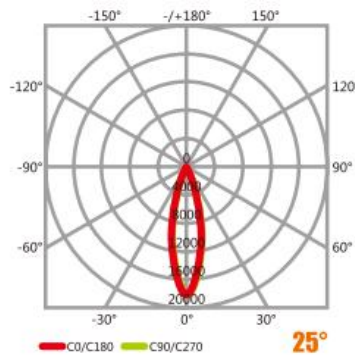

CODE	Wattage	Lumin	IP Rate	LED Qty	Color	L	H
NWW055-10W/S	10W	900LM	IP 66	9 pcs	Single/RGB	500	67