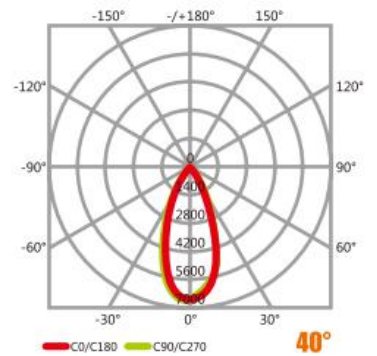

CODE	Wattage	Lumin	IP Rate	LED Qty	Color	L	H
NWW055-10W/S	10W	900LM	IP 66	9 pcs	Single/RGB	500	67