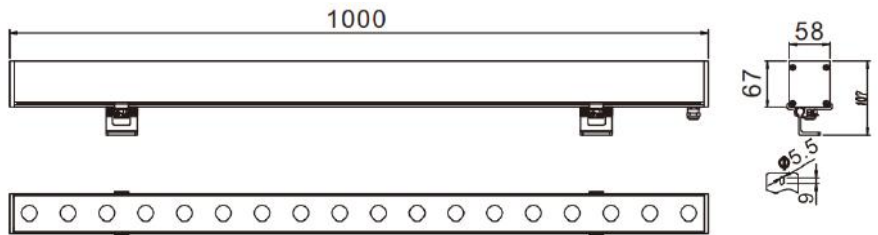

SPECIFICATIONS

Housing	High quality extruded aluminum with die-cast aluminum end caps RAL 7040
LED module type	OSRAM
Voltage rating/ freq.	220-240V / 50-60 Hz
Color	Single / RGB
Driver	integrated LED driver
Beam Angle	7°/25°/40°/ 60°/8x35°/10°x50°
Operating Temp.	-10°C - 50°C
Degree of protection	IP 66 / IK08
Light controller	Tempered protection glass Rated lifetime
50,000hrs	

CODE	Wattage	Lumin	IP Rate	LED Qty	Color	L	H
NWW051-40W/S	40W	3600LM	IP 66	24 pcs	Single/RGB	1000	67