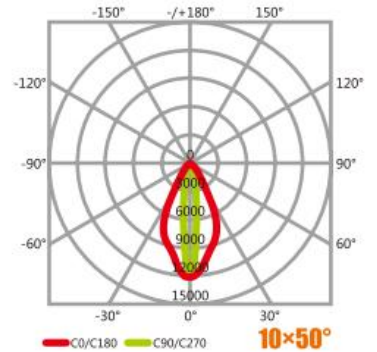

CODE	Wattage	Lumin	IP Rate	LED Qty	Color	L	H
NWW055-10W/S	10W	900LM	IP 66	9 pcs	Single/RGB	500	67