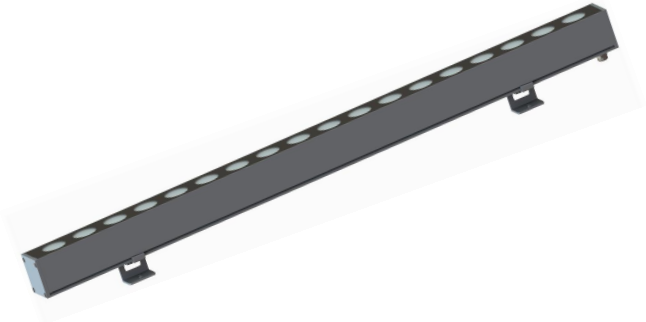

LED WALL WASHER

NWW05

LED WALL WASHER

DESCRIPTIONS :

NWW05 is stylish and modern design with aluminum alloy shell and overall molding process. Special structure design ensures good heat radiation, and reduces LED'S light wane effectively. The lamp can be configured with white light.

APPLICATIONS :

Commercial building, bridge, historic building or special facade etc

SPECIFICATIONS

Housing	High quality extruded aluminum with die-cast aluminum end caps RAL 7040
LED module type	OSRAM
Voltage rating/ freq.	220-240V / 50-60 Hz
Color	Single / RGB
Driver	integrated LED driver
Beam Angle	7°/25°/40°/ 60°/8x35°/10°x50°
Operating Temp.	-10°C - 50°C
Degree of protection	IP 66 / IK08
Light controller	Tempered protection glass Rated lifetime
50,000hrs	