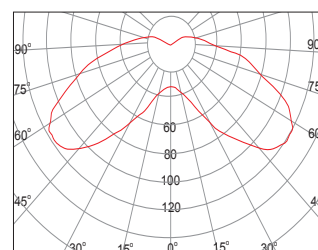

SPECIFICATIONS :

Housing	: Die-cast aluminium
Lamp Type	: MH / HPS
Lamp holder	: E27 / E40
Voltage rating/ freq.	: 220-240V / 50-60 Hz
Control gear type	: HPF conventional control gear
Degree of protection	: IP 55
Optical configuration	: Indirect mirror finish reflector
Glass	: Tempered protection glass
Suitable pole top	: 76 mm
Recemented pole height	: 3:6 mt
Diffuser	: Clear PC diffuser

DESCRIPTIONS : GL02X is a beautiful indirect light that provides new dimensional in landscape lighting designs. Using of die-cast aluminium and UV resistant PC lamp cover makes this series suitable for outdoor applications of IP55. Designed for use with metal halide 70W/150W MH E27 and 70W HPS/150W HPS lamps.

APPLICATIONS : Landscapes designs, parks and other similar applications