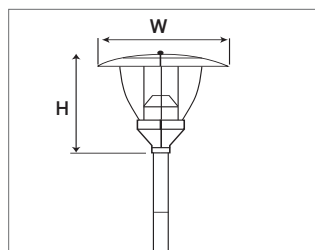

SPECIFICATIONS :

Housing	: Die-cast aluminium
Lamp Type	: MH / HPS
Lamp holder	: E27 / E40
Voltage rating/ freq.	: 220-240V / 50-60 Hz
Control gear type	: HPF conventional control gear
Degree of protection	: IP 55
Optical configuration	: Indirect mirror finish reflector
Glass	: Tempered protection glass
Suitable pole top	: 76 mm
Recemented pole height	: 3:6 mt
Diffuser	: Clear PC diffuser

DESCRIPTIONS : GL02X is a beautiful indirect light that provides new dimensional in landscape lighting designs. Using of die-cast aluminium and UV resistant PC lamp cover makes this series suitable for outdoor applications of IP55. Designed for use with metal halide 70W/150W MH E27 and 70W HPS/150W HPS lamps.

APPLICATIONS : Landscapes designs, parks and other similar applications