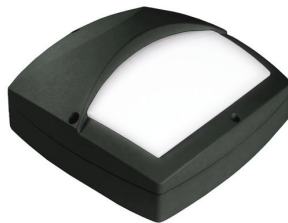

WALLUX
WL02X SERIES

SPECIFICATIONS :

Housing	: Die-cast aluminum
Lamp Type	: TC-D CFL
Lamp holder	: G24
Voltage rating/ freq.	: 220-240V / 50-60 Hz
Control gear type	: HF electronic control gear
Power factor	: >0.95
Degree of protection	: IP 65
Optical configuration	: Anodized aluminium reflector
Finishing	: UV stabilized polyester powder coating, resistant to corrosive environment.
Light controller	: Opal PC diffuser.

DESCRIPTIONS : WALLUX WL02X Series is a square decorative bulkhead luminaire for outdoor applications. Using of high quality die cast aluminium housing and Opal PC diffuser make this product suitable for the most severe conditions with protection degree IP 65.

APPLICATIONS : Building entrance, gates and other similar outdoor applications.

OUTDOOR

WALLUX

WL02X SERIES

CODE	L	W	H
WALLUX [WL021]-2x18 W TC-D	356	356	146
WALLUX [WL022]-2x26 W TC-D	356	356	146

CODE	L	W	H
WALLUX [WL023]-2x18 W TC-D	356	356	146
WALLUX [WL024]-2x26 W TC-D	356	356	146