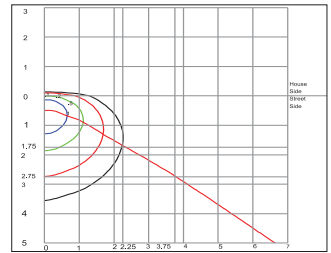

APPLICATIONS : Building entrance, gates and other similar outdoor applications.

OUTDOOR

WALLUX

WL02X SERIES

CODE	L	W	H
WALLUX [WL021]-2x18 W TC-D	356	356	146
WALLUX [WL022]-2x26 W TC-D	356	356	146

CODE	L	W	H
WALLUX [WL023]-2x18 W TC-D	356	356	146
WALLUX [WL024]-2x26 W TC-D	356	356	146