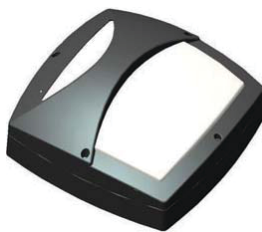

WALLUX
WL02X SERIES

SPECIFICATIONS :

Housing	: Die-cast aluminum
Lamp Type	: TC-D CFL
Lamp holder	: G24
Voltage rating/ freq.	: 220-240V / 50-60 Hz
Control gear type	: HF electronic control gear
Power factor	: >0.95
Degree of protection	: IP 65
Optical configuration	: Anodized aluminium reflector
Finishing	: UV stabilized polyester powder coating, resistant to corrosive environment.
Light controller	: Opal PC diffuser.

DESCRIPTIONS : WALLUX WL02X Series is a square decorative bulkhead luminaire for outdoor applications. Using of high quality die cast aluminium housing and Opal PC diffuser make this product suitable for the most severe conditions with protection degree IP 65.

APPLICATIONS : Building entrance, gates and other similar outdoor applications.

OUTDOOR

WALLUX

WL02X SERIES

CODE	L	W	H
WALLUX [WL021]-2x18 W TC-D	356	356	146
WALLUX [WL022]-2x26 W TC-D	356	356	146

CODE	L	W	H
WALLUX [WL023]-2x18 W TC-D	356	356	146
WALLUX [WL024]-2x26 W TC-D	356	356	146