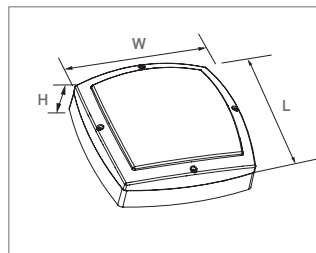

APPLICATIONS : Building entrance, gates and other similar outdoor applications.

OUTDOOR

WALLUX

WL02X SERIES

CODE	L	W	H
WALLUX [WL021]-2x18 W TC-D	356	356	146
WALLUX [WL022]-2x26 W TC-D	356	356	146

CODE	L	W	H
WALLUX [WL023]-2x18 W TC-D	356	356	146
WALLUX [WL024]-2x26 W TC-D	356	356	146