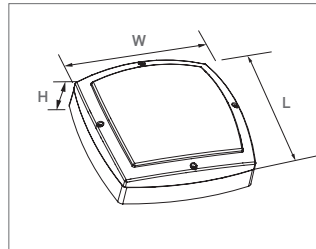

APPLICATIONS : Building entrance, gates and other similar outdoor applications.

OUTDOOR

WALLUX

WL02X SERIES

CODE	L	W	H
WALLUX [WL021]-2x18 W TC-D	356	356	146
WALLUX [WL022]-2x26 W TC-D	356	356	146

CODE	L	W	H
WALLUX [WL023]-2x18 W TC-D	356	356	146
WALLUX [WL024]-2x26 W TC-D	356	356	146