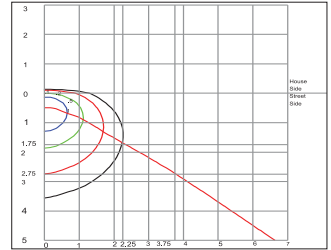

APPLICATIONS : Building entrance, gates and other similar outdoor applications.

OUTDOOR

WALLUX

WL02X SERIES

CODE	L	W	H
WALLUX [WL021]-2x18 W TC-D	356	356	146
WALLUX [WL022]-2x26 W TC-D	356	356	146

CODE	L	W	H
WALLUX [WL023]-2x18 W TC-D	356	356	146
WALLUX [WL024]-2x26 W TC-D	356	356	146