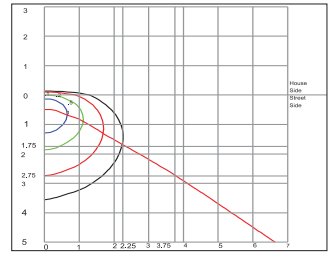

OUTDOOR

WALLUX

WL02X SERIES

CODE	L	W	H
WALLUX [WL021]-2x18 W TC-D	356	356	146
WALLUX [WL022]-2x26 W TC-D	356	356	146