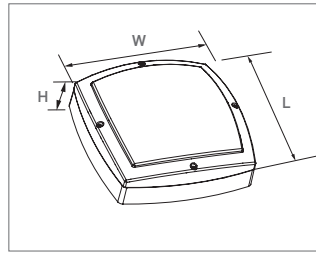

OUTDOOR

WALLUX

WL02X SERIES

CODE	L	W	H
WALLUX [WL021]-2x18 W TC-D	356	356	146
WALLUX [WL022]-2x26 W TC-D	356	356	146