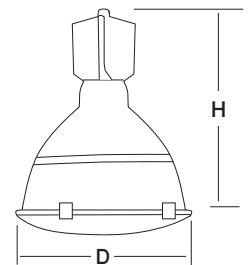

Ordering Example