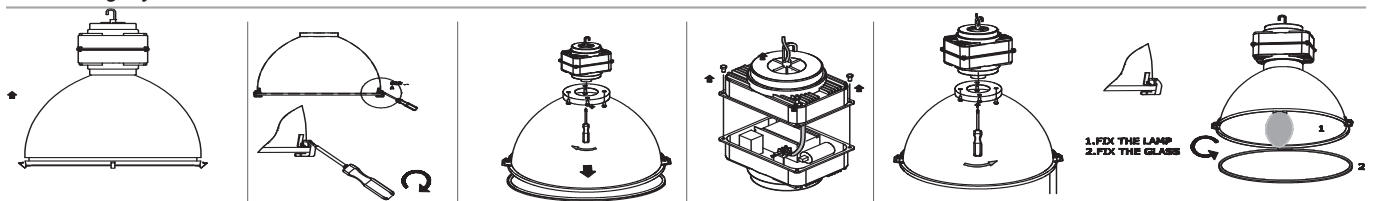

Mounting System