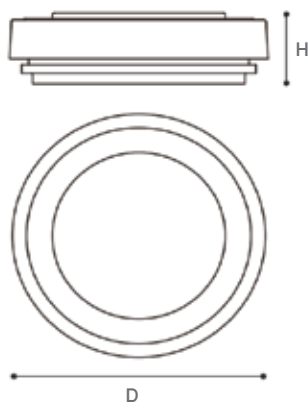

SPECIFICATIONS :

Mounting	: Surface wall / ceiling mounted
Housing	: Die-cast aluminium
Color	: Dark grey
Lamp Type	: CFL / INC
Lamp holder	: E27
Voltage rating/ freq.	: 220-240V / 50-60 Hz
Degree of protection	: IP 54
Light controller	: Opal PC diffuser
Finishing	: UV stabilized polyester powder coating, resistant to corrosive environment.
Internal wiring	: 0.5 mm sq. solid copper wire, PVC 105 deg C
Cable connection	: Terminal block, 3-pole, screw type with grounding
Conformity	: IEC 60598 / SASO 1318

DESCRIPTIONS : WALLUX WL08X Series is a wall/ceiling mounted bulk head fixture especially designed to create general lighting solution in applications with higher requirements regarding lighting distribution control. This version comes in 2 different types: INC and CFL.

APPLICATIONS : Hotel, Villa, garden and all other similar applications