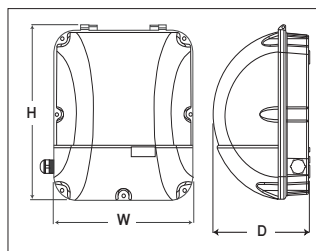

SPECIFICATIONS :

- Housing : Die-cast aluminum
- Lamp Type : MH / CFL
- Lamp holder : E27 / G24
- Voltage rating/ freq. : 220-240V / 50-60 Hz
- Control gear type : HPF conventional control gear
  HF electronic control gear
- Power factor : >0.9
- Degree of protection : IP 55
- Optical configuration : Aluminium reflector
- Light controller : Opal PC diffuser.

DESCRIPTIONS : WALLUX WL03X Series is a wall mounted bulk head fixture especially designed to create general lighting solution in applications with higher requirements regarding lighting distribution control. This version comes in 2 different types: HID and CFL. This 70W HID version is standard equipped with conventional magnetic ballasts (other ballast types are available on request).

APPLICATIONS : Hotel, Villa, garden and all other similar applications

CODE	W	D	H
WALLUX [WL031]-50W MH	264	182	306
WALLUX [WL032]-70W MH	264	182	306
WALLUX [WL033]-50W HPS	264	182	306
WALLUX [WL034]-70W HPS	264	182	306