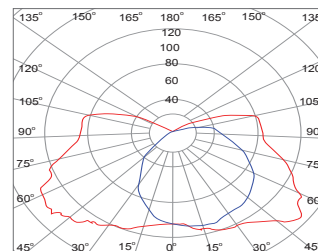

SPECIFICATIONS :

- Housing : Die-cast aluminum
- Lamp Type : MH / CFL
- Lamp holder : E27 / G24
- Voltage rating/ freq. : 220-240V / 50-60 Hz
- Control gear type : HPF conventional control gear
  HF electronic control gear
- Power factor : >0.9
- Degree of protection : IP 55
- Optical configuration : Aluminium reflector
- Light controller : Opal PC diffuser.

DESCRIPTIONS : WALLUX WL03X Series is a wall mounted bulk head fixture especially designed to create general lighting solution in applications with higher requirements regarding lighting distribution control. This version comes in 2 different types: HID and CFL. This 70W HID version is standard equipped with conventional magnetic ballasts (other ballast types are available on request).

APPLICATIONS : Hotel, Villa, garden and all other similar applications

CODE	W	D	H
WALLUX [WL031]-50W MH	264	182	306
WALLUX [WL032]-70W MH	264	182	306
WALLUX [WL033]-50W HPS	264	182	306
WALLUX [WL034]-70W HPS	264	182	306