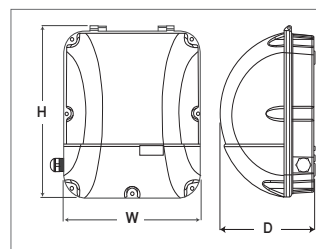

CODE	W	D	H
WALLUX [WL035]-2x18W TC-D	264	182	306
WALLUX [WL036]-2x26W TC-D	264	182	306
WALLUX [WL037]-2x32W TC-T	264	182	306
WALLUX [WL038]-2x42W TC-T	264	182	306

OPTIONS:
Emergency Kit [EM1.5] [EM3] only for CFL versions