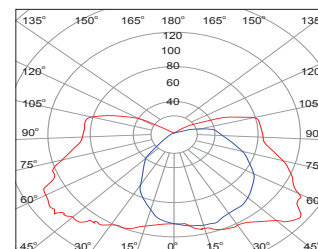

CODE	W	D	H
WALLUX [WL035]-2x18W TC-D	264	182	306
WALLUX [WL036]-2x26W TC-D	264	182	306
WALLUX [WL037]-2x32W TC-T	264	182	306
WALLUX [WL038]-2x42W TC-T	264	182	306

OPTIONS:
Emergency Kit [EM1.5] [EM3] only for CFL versions