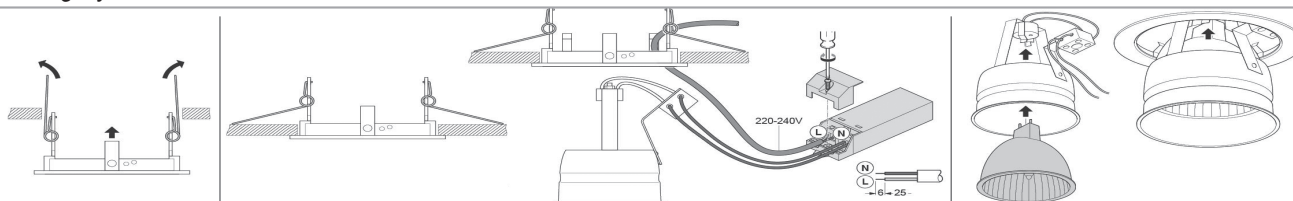

Mounting System