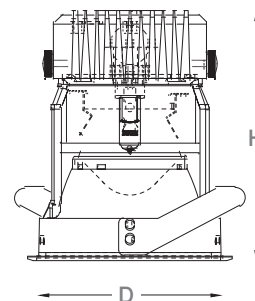

Ordering Example