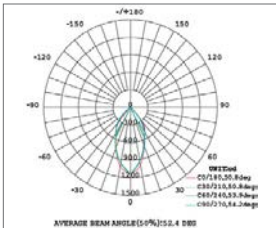

PHOTOMETRIC DATA

DIMENSIONS

CODE	Wattage	Lumin	IP Rate	Color Temp.	Beam Angle	Ø	H
LED-D81S-10W/4K	10W	900LM	IP65	3K/4K/6.5K	95	105	62.5
LED-D82S-15W/4K	15W	1350LM	IP65	3K/4K/6.5K	130	145	69.9
LED-D83S-20W/4K	20W	1800LM	IP65	3K/4K/6.5K	175	190	92
LED-D84S-30W/4K	30W	2700LM	IP65	3K/4K/6.5K	200	230	92
LED-D84S-40W/4K	40W	3600LM	IP65	3K/4K/6.5K	200	230	92