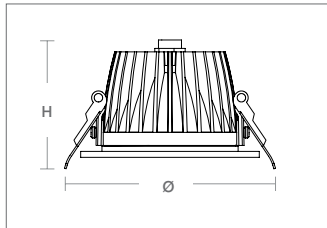

PHOTOMETRIC DATA

DIMENSIONS

CODE	Wattage	Lumin	IP Rate	Color Temp.	Beam Angle	Ø	H
LED-D81S-10W/4K	10W	900LM	IP65	3K/4K/6.5K	95	105	62.5
LED-D82S-15W/4K	15W	1350LM	IP65	3K/4K/6.5K	130	145	69.9
LED-D83S-20W/4K	20W	1800LM	IP65	3K/4K/6.5K	175	190	92
LED-D84S-30W/4K	30W	2700LM	IP65	3K/4K/6.5K	200	230	92
LED-D84S-40W/4K	40W	3600LM	IP65	3K/4K/6.5K	200	230	92