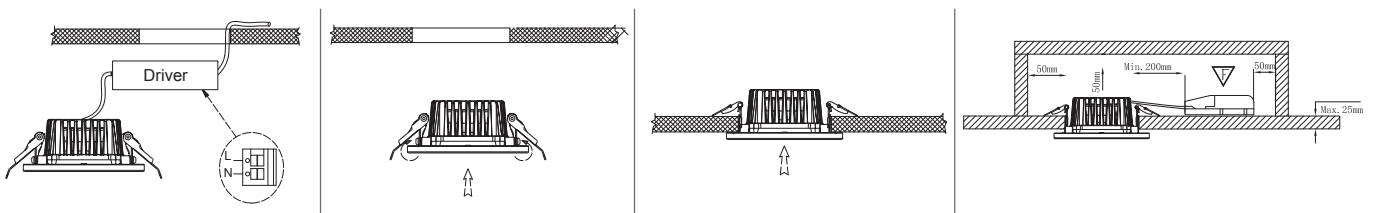

MOUNTING SYSTEM